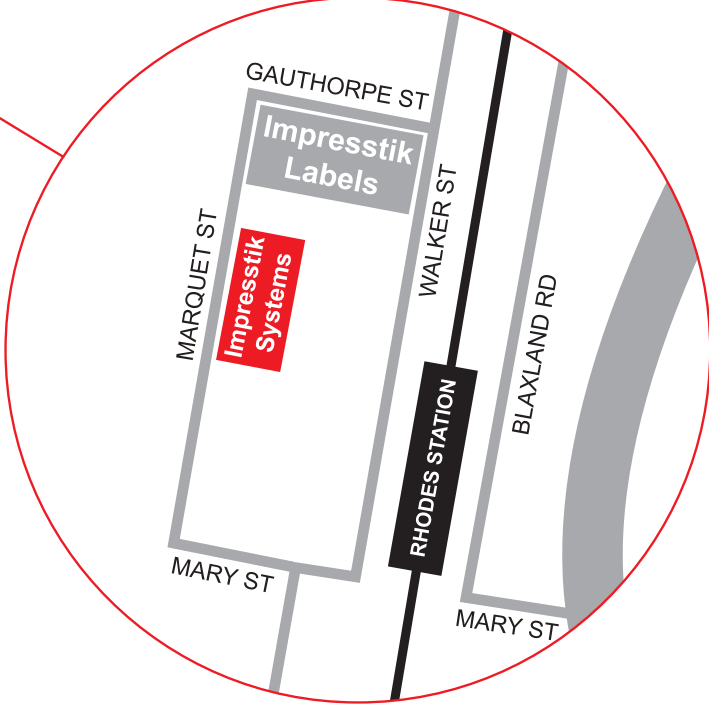

To Ryde

CONCORD RD

LEEDS ST

AVERILL ST

WALKER ST

BLAXLAND RD

MARQUET ST

MARY ST

RIDER BVIB

IKLEA

hp

Nestle

CONCORD RD

HOME BUSH BAY DRIVE

To Hurstville

Impresstik Systems Pty Ltd
 Unit 1, 11-21 Marquet Street
 Rhodes NSW 2138
 Phone: (02) 9736 8400